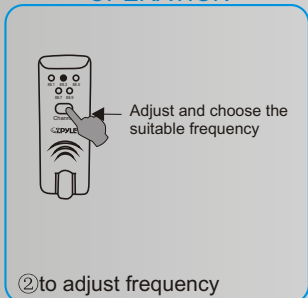

P.PYLE

PiFM2

CAR FM TRANSMITTER

For Ipod,MP3,MD...

SKETCH-MAP

OPERATION

OPERATION

OPERATION

④ Adjust the frequency of car FM radio to the same frequency as transmitter for receiving signals.

Features & Functions

1. With attached audio cable it can be connected with any audio player such as MP3, MP4, MD and Ipod etc.
2. FM stereo transmitter provides real-time transmission of music. High separation and crystal clear sound.
3. Powered by car cigarette lighter socket. Plug and play.
4. The angle between plug and main unit can be adjusted at will.
5. 5 selectable frequencies with LED indicator.
6. PLL circuit ensures steady frequency.

P.PYLE

PiFM2

CAR FM TRANSMITTER

For Ipod,MP3,MD...

FM Radio

www.pyleaudio.com

P.PYLE
PiFM2

Specifications:
Power Supply: DC 12V
Input Current: 100mA
Transmission Distance: > 9m
Frequency: 88.1MHz, 88.3MHz, 88.5MHz,
88.7MHz, 88.9MHz
Frequency Response: 20Hz-15000Hz